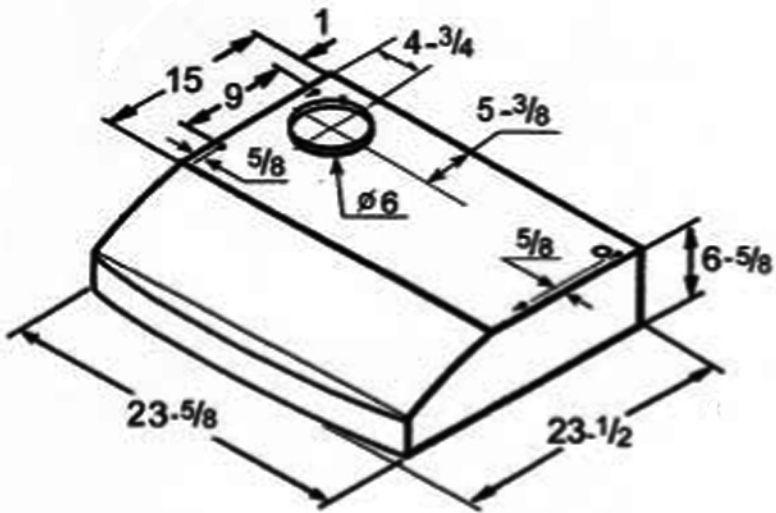

SAKURA KITCHEN RANGE HOOD

MODEL NO: R602

Note: 1. Unit used in this drawing is inch.

2. All dimensions shown on this drawing is for reference only, Sakura reserve the right to make modification and / or improvement without prior notice.