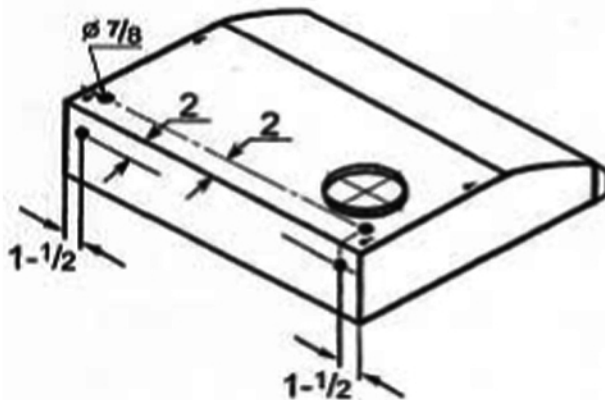

SAKURA KITCHEN RANGE HOOD

MODEL NO: R602

Note: 1. Unit used in this drawing is inch.

2. All dimensions shown on this drawing is for reference only, Sakura reserve the right to make modification and / or improvement without prior notice.