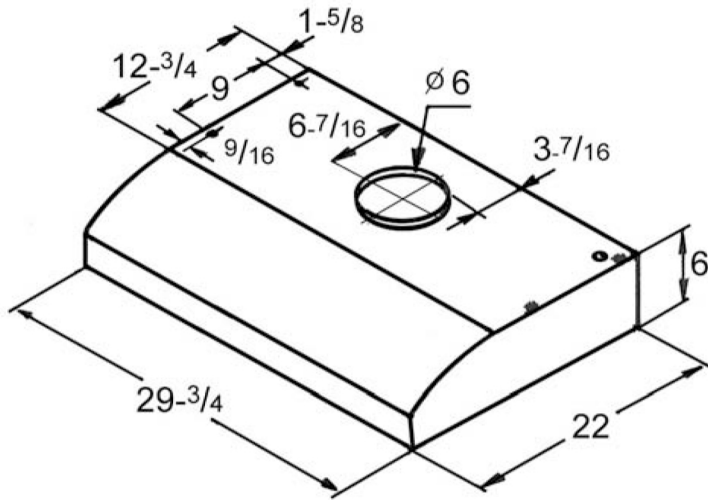

SAKURA KITCHEN RANGE HOOD

MODEL NO: R727 II

Note: 1. Unit used in this drawing is inch.

2. All dimensions shown on this drawing is for reference only, Sakura reserve the right to make modification and / or improvement without prior notice.