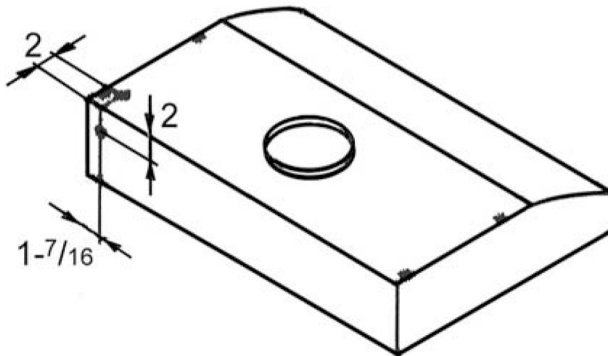

SAKURA KITCHEN RANGE HOOD

MODEL NO: R727 II

Note: 1. Unit used in this drawing is inch.

2. All dimensions shown on this drawing is for reference only, Sakura reserve the right to make modification and / or improvement without prior notice.