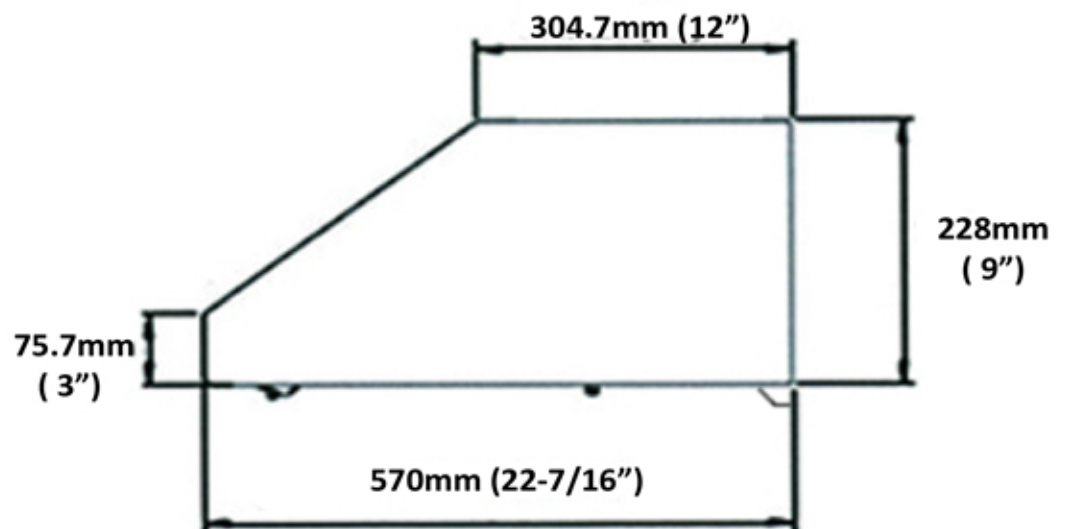

Sakura Kitchen Range Hood

Model NO: B53-30"

Note: 1. Unit used in this drawing is inch.

2. All dimensions shown on this drawing is for reference only, Sakura reserve the right to make modification and / or improvement without prior notice.