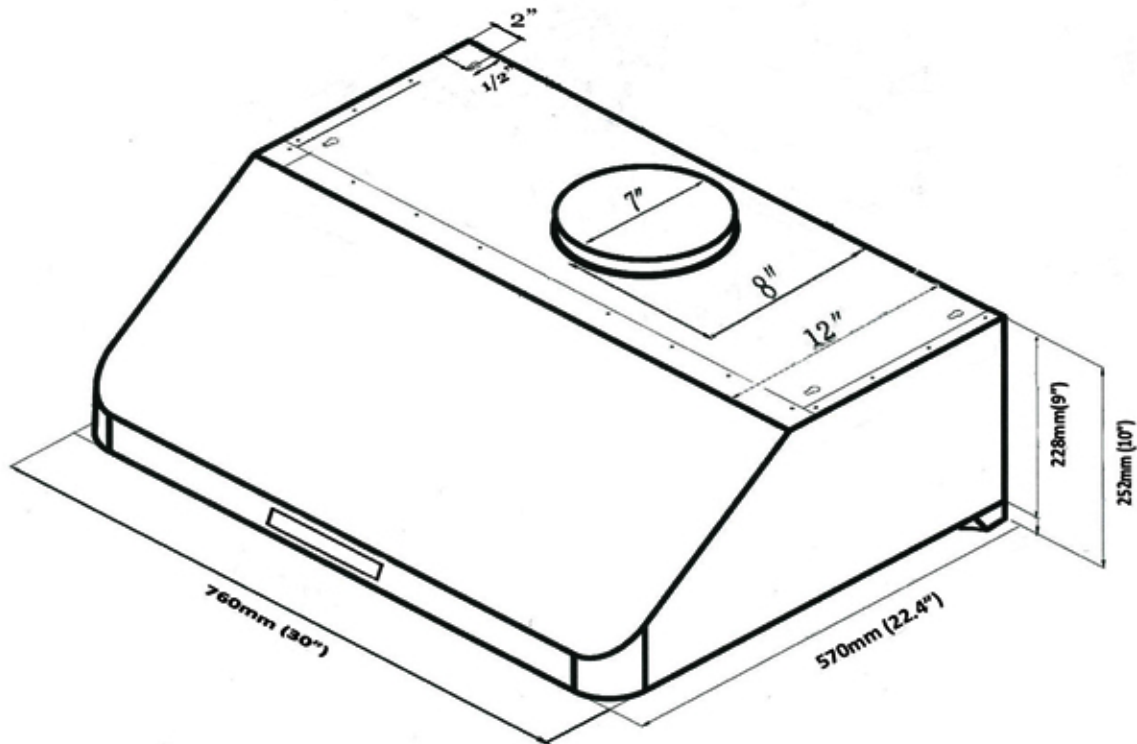

Sakura Kitchen Range Hood

Model NO: B53-30"

Note: 1. Unit used in this drawing is inch.

2. All dimensions shown on this drawing is for reference only, Sakura reserve the right to make modification and / or improvement without prior notice.