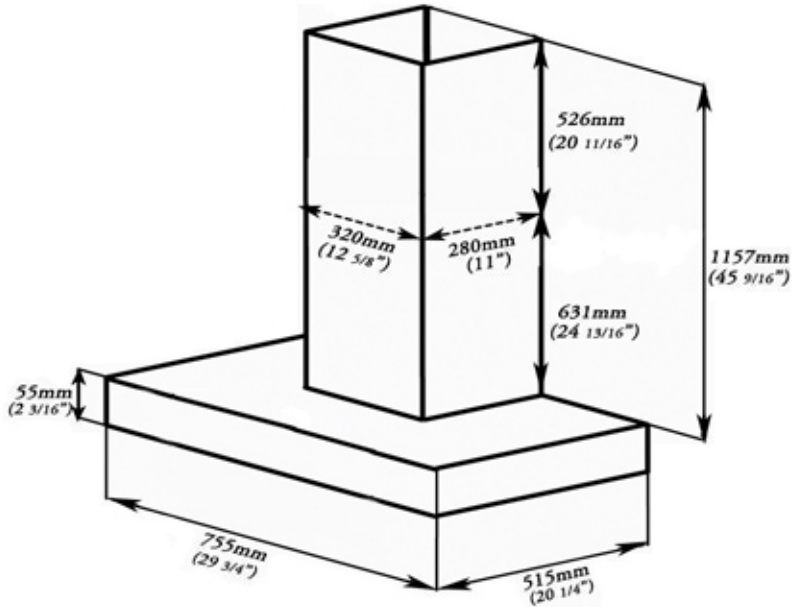

SAKURA KITCHEN RANGE HOOD

MODEL NO: M3000 - 30"

Note: 1. Unit used in this drawing is inch.

2. All dimensions shown on this drawing is for reference only, Sakura reserve the right to make modification and / or improvement without prior notice.